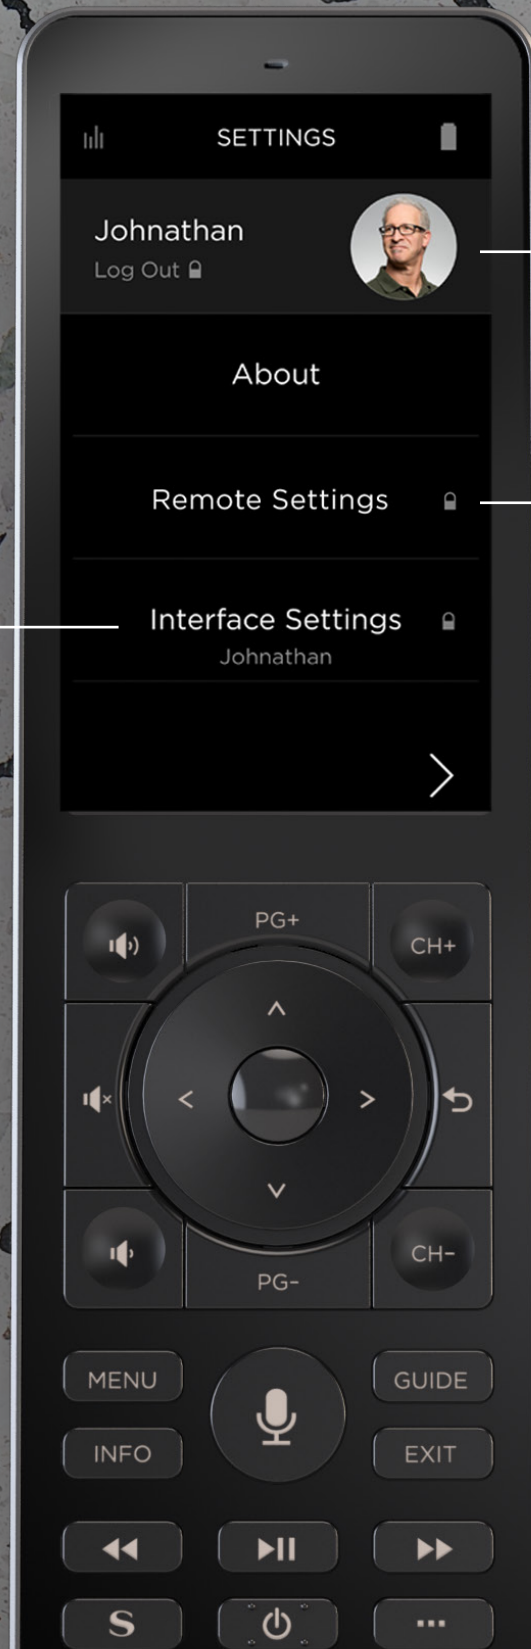

# SAVANT CUSTOM REMOTE

A personalized experience for every user in your home

**SAVANT**

savant.com

Swipe or tap to access Settings

Tap and hold to reorder Services

Swipe or tap to access Scenes

Add Room Images for intuitive navigation

Voice Button supports Siri on IP controlled Apple TV

**CHOOSE YOUR ROOMS**

Select the rooms each user interface can control. Keep the experience simple for guests, set up a remote for the kids, or enable all rooms for full control of your home right from the palm of your hand.

**MANAGE YOUR HOME SCREEN**

Show, hide, or reorder services, add favorite channels or Scenes to your home screen, and change them whenever you like to best suit your usage.

Save multiple different interfaces for each user, for a layout to fit any occasion

### CLOCK

A clock is now displayed at the top of the home screen, available in both 12 hour and 24 hour modes.

Keep your favorite channels front and center

Move your favorite scenes to the home page

Hide the Scenes list and settings for a simple, clean look with no swiping required