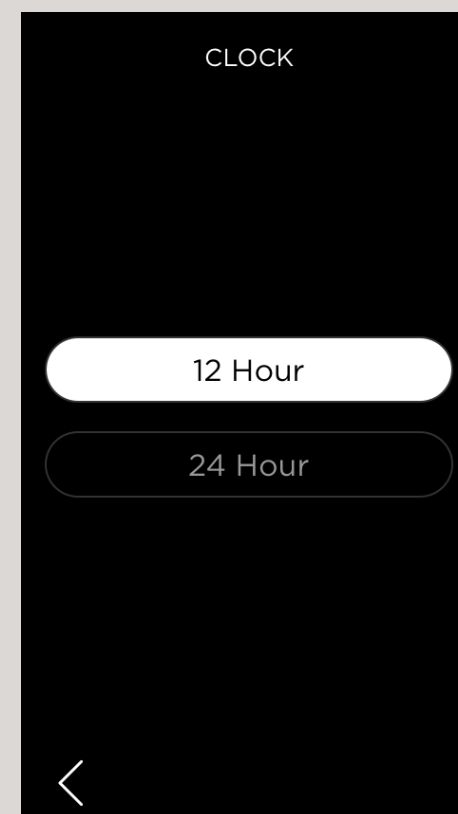

CLOCK

A clock is now displayed at the top of the home screen, available in both 12 hour and 24 hour modes.