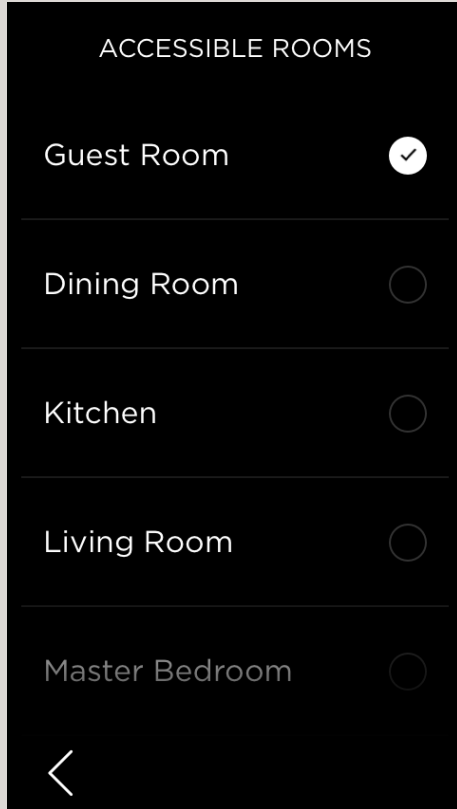

# SAVANT CUSTOM REMOTE

A personalized experience for every user in your home

**SAVANT**

savant.com

Swipe or tap to access Settings

Tap and hold to reorder Services

Swipe or tap to access Scenes

Add Room Images for intuitive navigation

Voice Button supports Siri on IP controlled Apple TV

**CHOOSE YOUR ROOMS**

Select the rooms each user interface can control. Keep the experience simple for guests, set up a remote for the kids, or enable all rooms for full control of your home right from the palm of your hand.

**MANAGE YOUR HOME SCREEN**

Show, hide, or reorder services, add favorite channels or Scenes to your home screen, and change them whenever you like to best suit your usage.

Save multiple different interfaces for each user, for a layout to fit any occasion

### CLOCK

A clock is now displayed at the top of the home screen, available in both 12 hour and 24 hour modes.

Keep your favorite channels front and center

Move your favorite scenes to the home page

Hide the Scenes list and settings for a simple, clean look with no swiping required