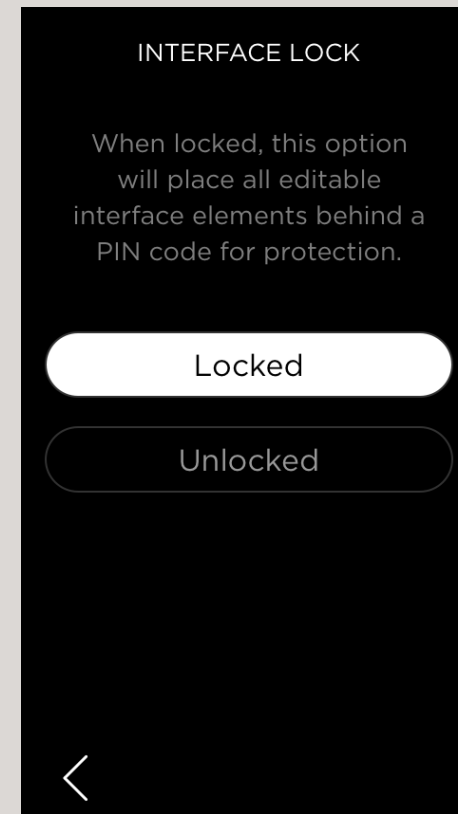

LOCK IT DOWN

Settled on a layout that works perfectly for you and don't want it to change? Add a PIN to lock remote settings.