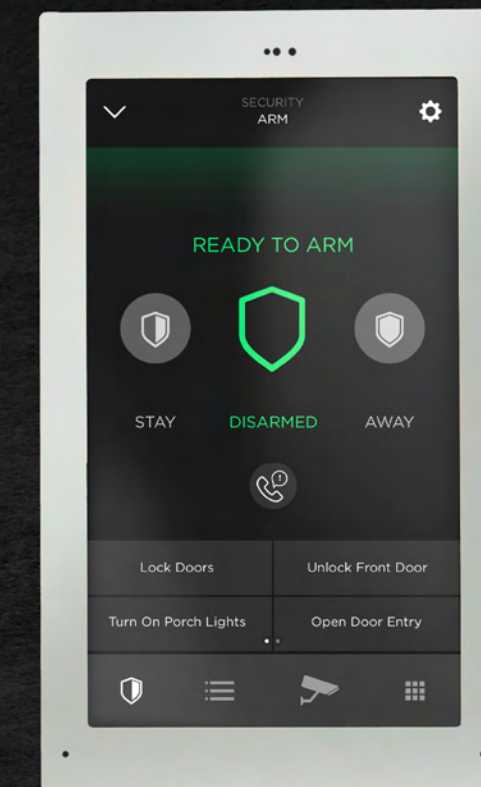

The Cync app offers an incredible entry point focused on bringing you the premier experience in smart lighting, indoor and outdoor cameras, and climate control.

If a professionally installed comprehensive smart home better fits your needs, then Savant can do it all, including some of the most innovative and advanced smart lighting available. Power your lights using the energy of the sun, then use our Daylight Mode feature to match color temperature to the natural lighting conditions, bringing your home environment into perfect harmony with your natural surroundings and Circadian rhythm.

Monitor your home from anywhere with remote access to cameras, check entry ways and manage access with gate and door stations, or set and disarm alarm systems right from the Savant app.

Keeping your home safe is absolutely critical, and Savant can deliver the best in integrated security that truly never sleeps - even when the power goes out.