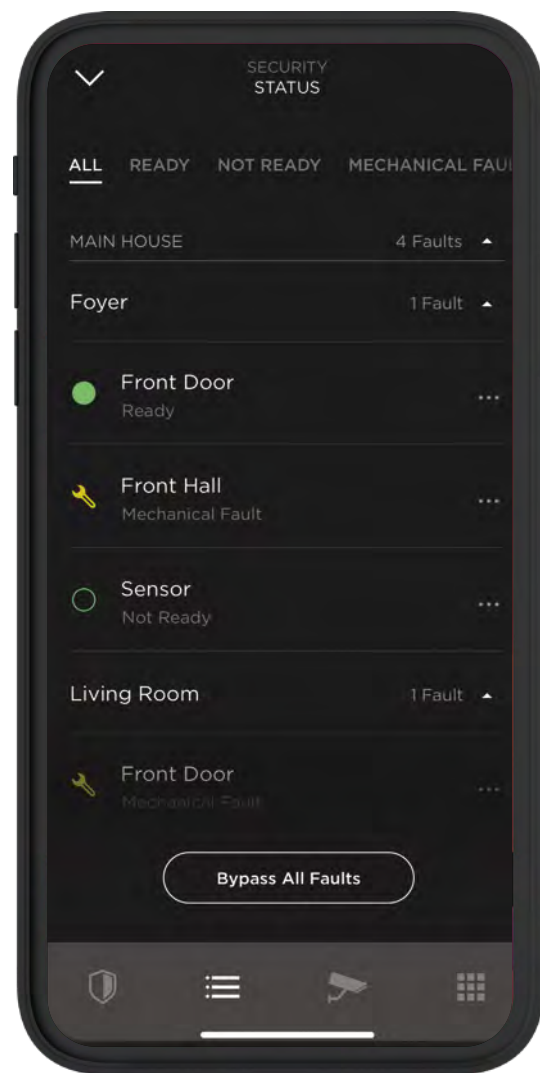

SECURITY THAT NEVER QUILTS

A truly smart home is also a secure home, and Savant offers full featured security with the added peace of mind that comes with knowing your home will stay secure during a power outage thanks to our Savant Power Storage.

Monitor your home from anywhere with remote access to cameras, check entry ways and manage access with gate and door stations, or set and disarm alarm systems right from the Savant app.

Keeping your home safe is absolutely critical, and Savant can deliver the best in integrated security that truly never sleeps - even when the power goes out.