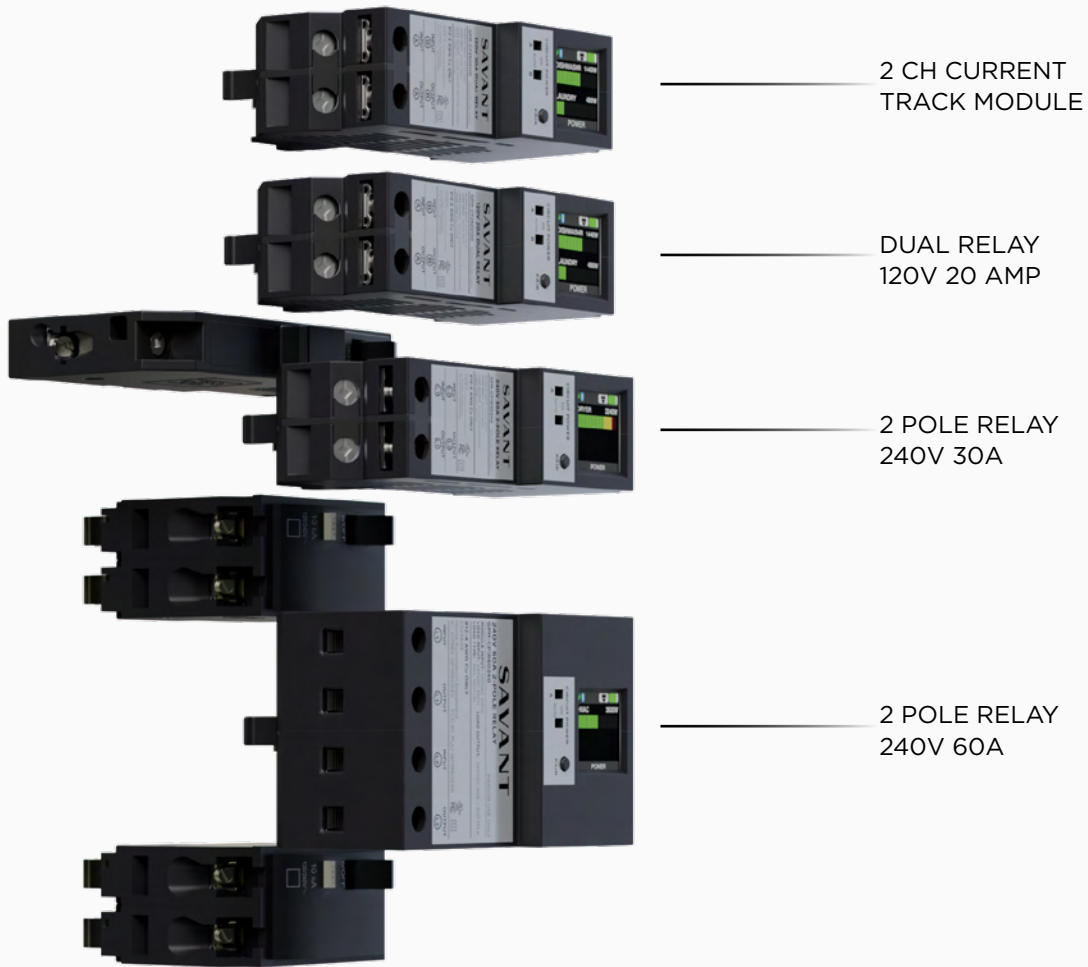

- View accurate energy consumption information for each circuit, updated in real time
- Optimize sources and loads from your mobile device even when away from home
- Set energy scenes to automatically send backup power where you need it during a grid outage
- Track usage over time to maximize use of renewable sources

2 CH CURRENT
TRACK MODULE

DUAL RELAY
120V 20 AMP

2 POLE RELAY
240V 30A

2 POLE RELAY
240V 60A

SAVANT POWER MODULES

MAKING YOUR STANDARD ELECTRICAL PANEL A WHOLE LOT SMARTER

Savant Power Modules plug right into your existing electrical panel to add smart energy control and real time monitoring to any or all of your existing circuits.