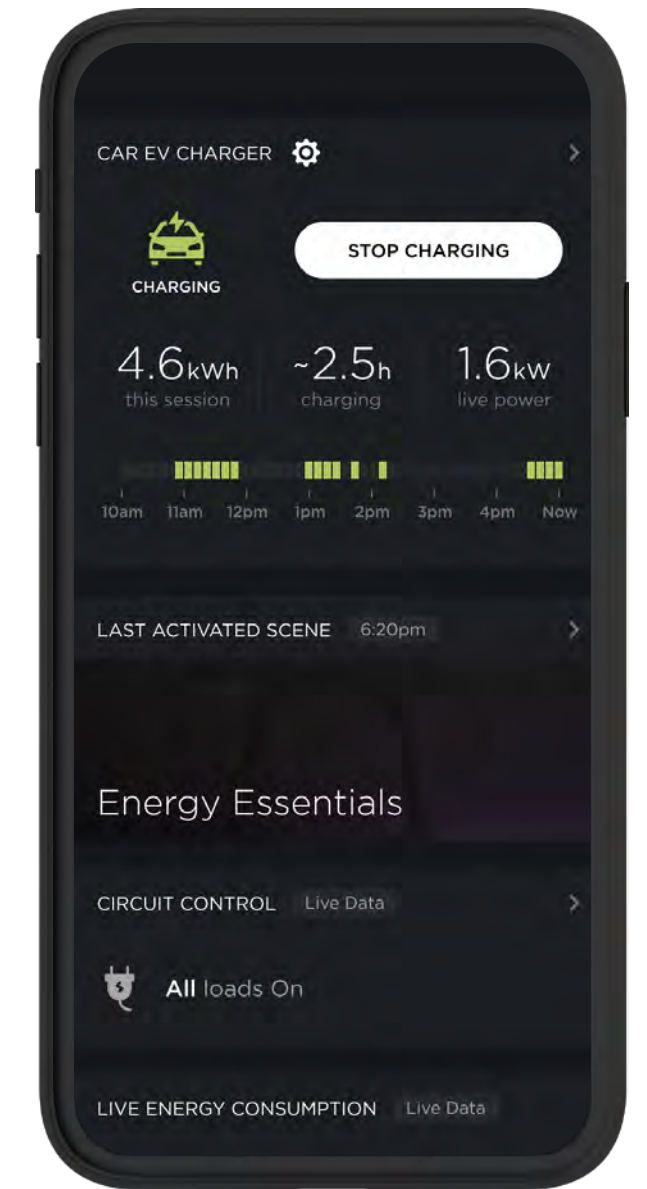

Ford, Ford F-150, and Ford Lightning are registered trademarks of the Ford Motor Company. Savant has no affiliation with the Ford Motor Company.