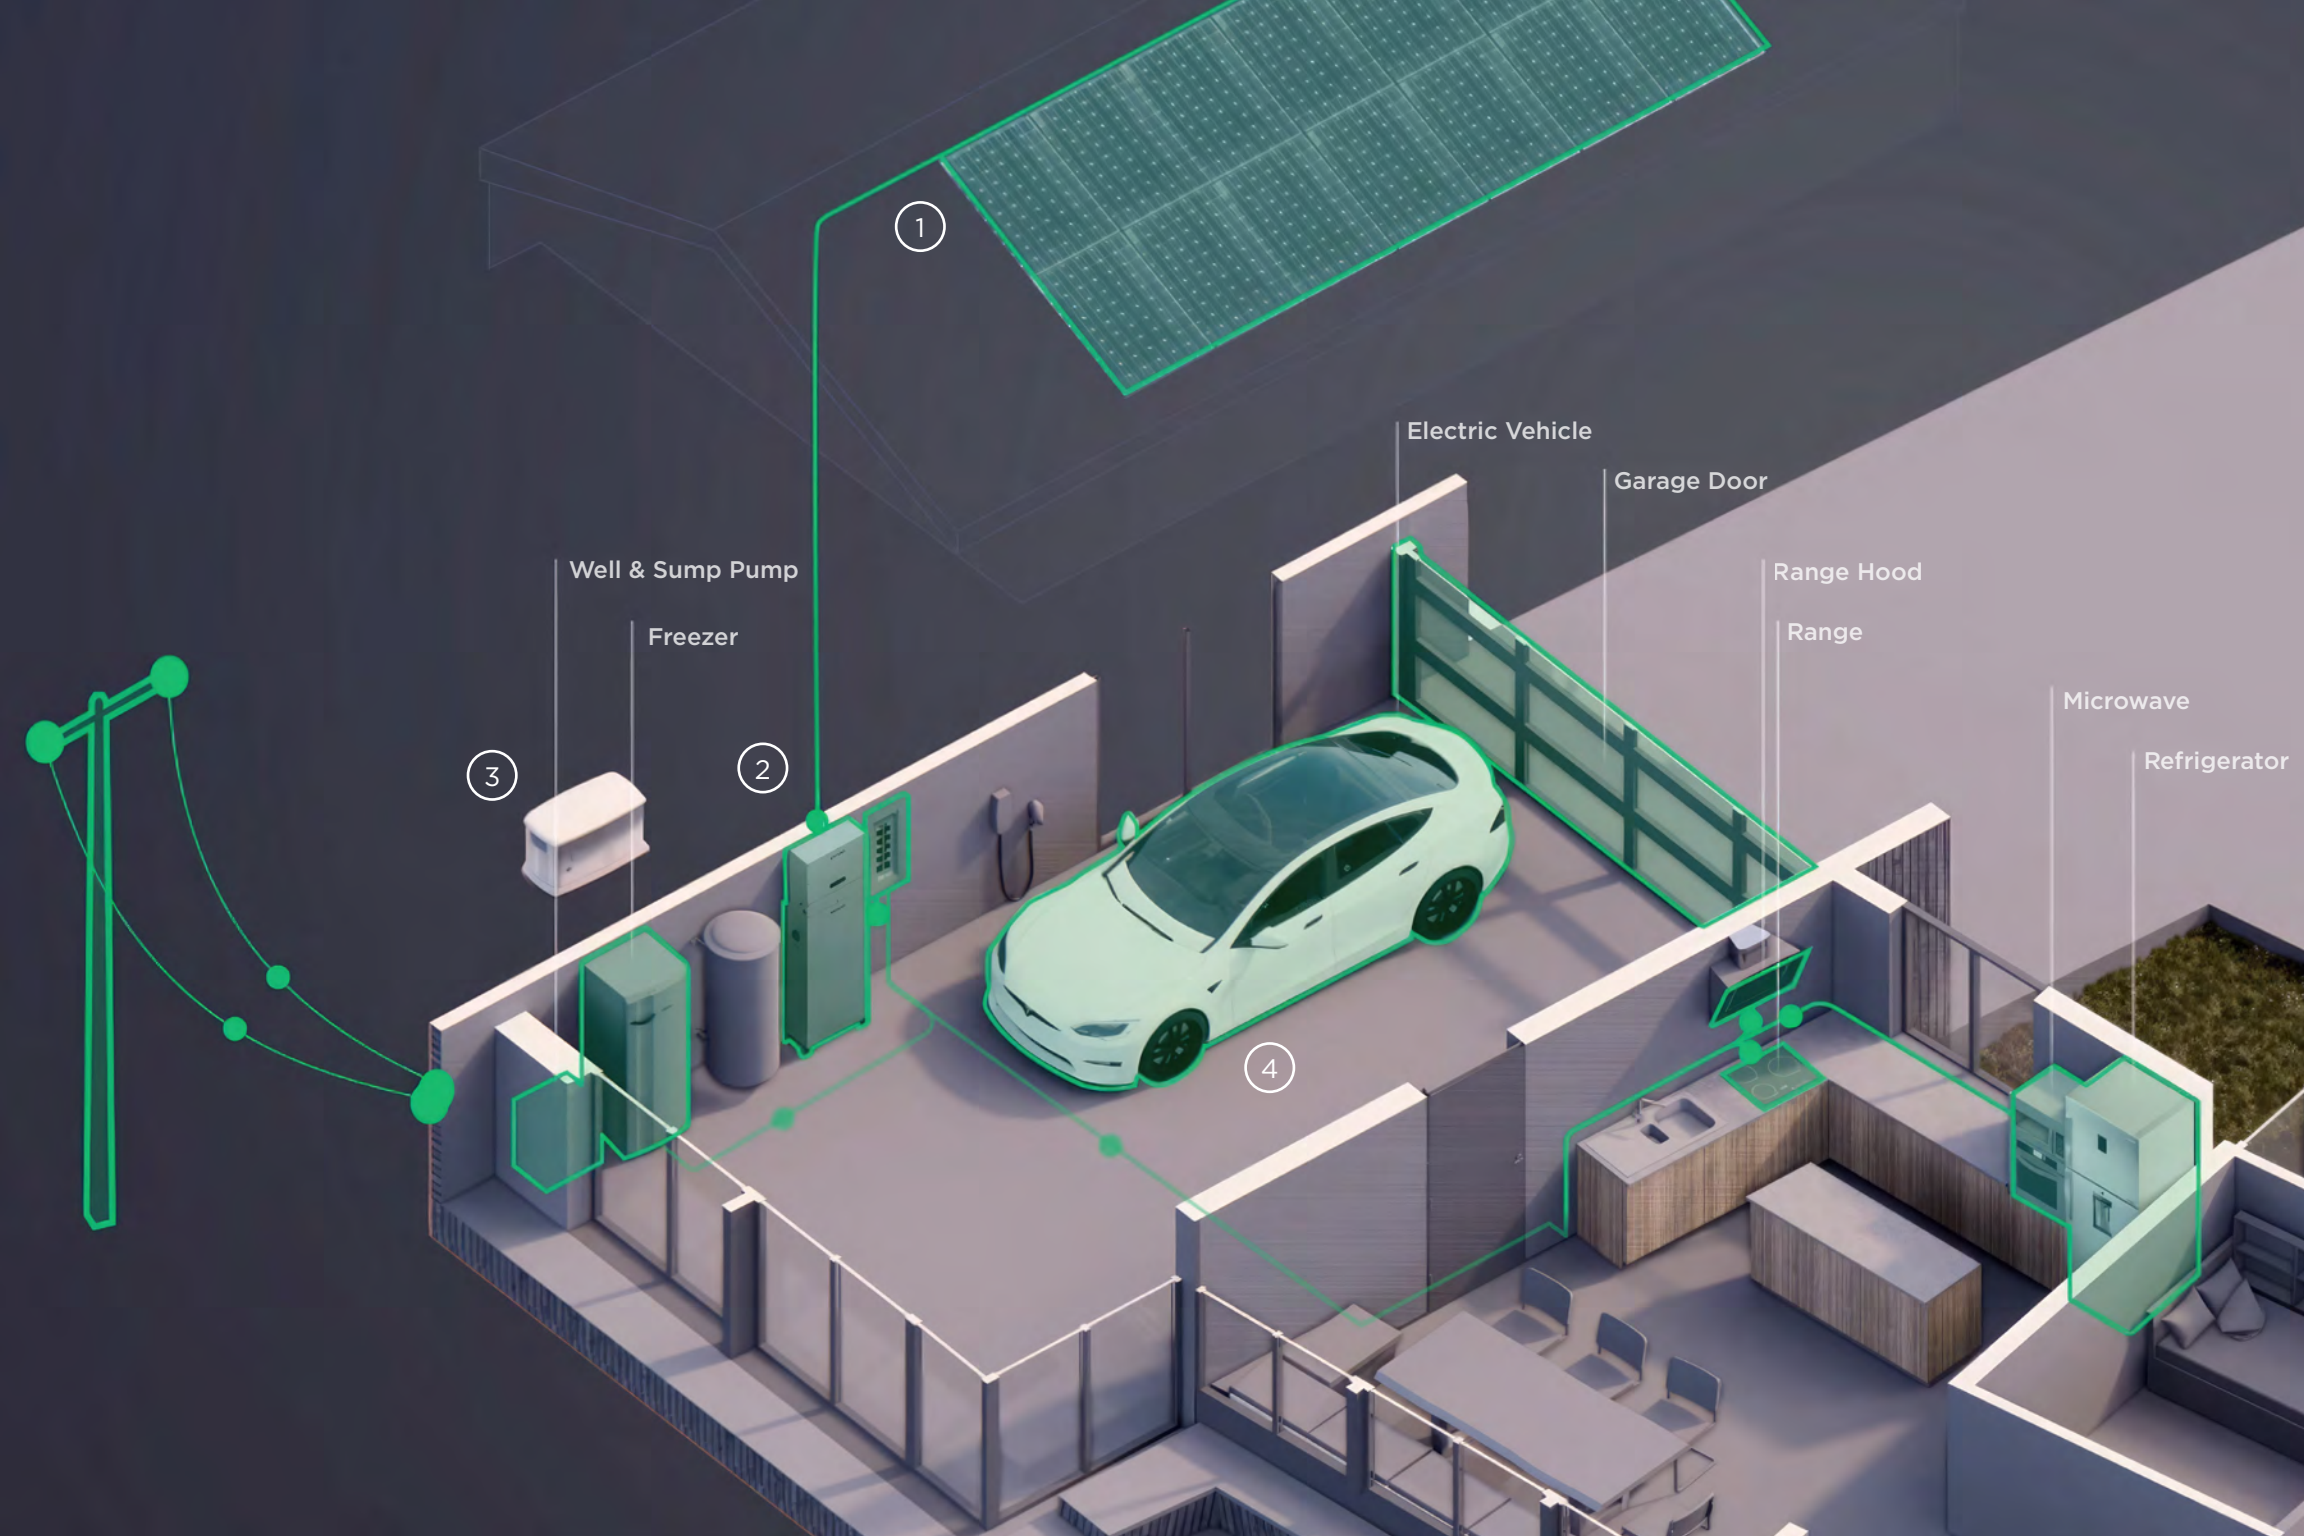

FOCUS YOUR ENERGY

Smart energy solutions optimized for the way you live.

SAVANT
POWER SYSTEM

TAKE CHARGE OF YOUR POWER

A truly intelligent home starts with smart energy, and the Savant Power System delivers a safer, smarter, greener living experience while reducing dependency and overall burden on the grid. Savant Power Systems combine onsite energy generation, integrated battery storage, generator control, flexible load management, and powerful EV charging.

SMART ENERGY STARTS AT THE SOURCE

The Savant Power System helps you optimize your home's use of available energy sources, efficiently powering the things you need to keep running even under changing circumstances. A smart combination of power storage and load management provides limitless control over your extended comfort, while giving insight on how power from each source is being used to support your personal energy goals.

- 1 Automatically use your most sustainable and economic energy source as the primary power for your home, minimizing grid reliance during peak rate periods.
- 2 Store excess energy from solar generation during the day, and use it to power your home through the night, or sell excess power back to the grid.
- 3 Make the most of every electron available with preset Energy Scenes that optimize the power drawn from each source to best fit your needs under any condition.
- 4 Enhance the performance and efficiency of your electric vehicle with fast-charging on your schedule, taking advantage of the best utility rates, or using only the power of the sun.

- View accurate energy consumption information for each circuit, updated in real time
- Optimize sources and loads from your mobile device even when away from home
- Set energy scenes to automatically send backup power where you need it during a grid outage
- Track usage over time to maximize use of renewable sources