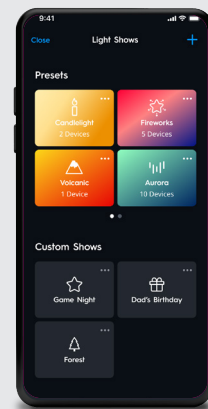

Once products are discovered and added to rooms, the Cync app allows homeowners to personalize their smart home experience with cameras, climate, lighting, security and more.

Experience life in Cync

Our family of smart products work together in one app to add comfort, security and convenience to any home.

Personalize the app experience by adding home photos.

Create **Routines** to control multiple lights at once in a Scene, or Schedule them to turn on automatically.

Quick access for on/off and dimming control.

Truelmage Lighting

Cameras

Climate

Light Shows

Set Up & Configuration From Any Device

No proprietary software or control hub required.
All set-up and discovery is done from the Cync app.

Get started by
discovering devices
and creating rooms.

Installation

Discover Devices

Name Device

Select a Room

Manage Access

Create multiple users so the whole family can access scenes and view cameras, even when no one is home. Cync devices can be controlled remotely from the Cync app.