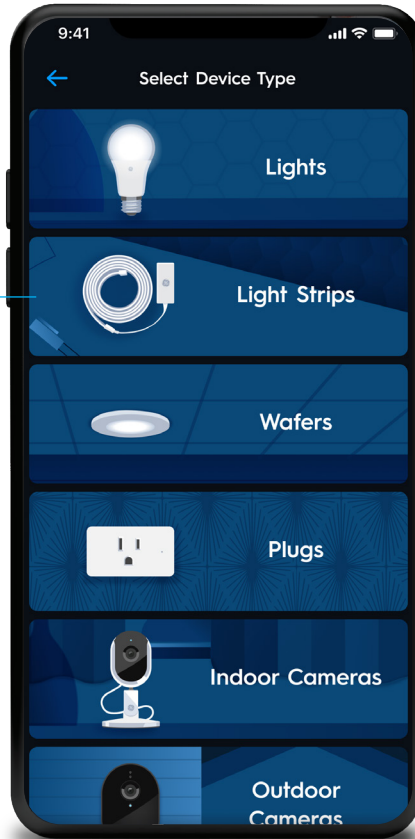

Personalize the app experience by adding home photos.

Create **Routines** to control multiple lights at once in a Scene, or Schedule them to turn on automatically.

Quick access for on/off and dimming control.

Truelmage Lighting

Cameras

Climate

Light Shows

Set Up & Configuration From Any Device

No proprietary software or control hub required.
All set-up and discovery is done from the Cync app.

Get started by
discovering devices
and creating rooms.

Installation

Discover Devices

Name Device

Select a Room

Manage Access

Create multiple users so the whole family can access scenes and view cameras, even when no one is home. Cync devices can be controlled remotely from the Cync app.