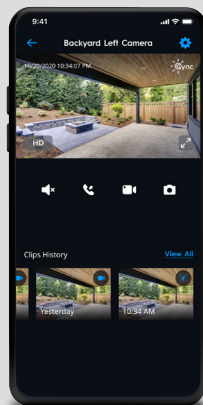

Wire-Free Keypad

Tunable White Remote

Remote

Motion & Ambient Light Sensor

Indoor & Outdoor Smart Cameras

Camera views can be accessed via the Cync app to deliver peace-of-mind, even when no one is home.

Cync Indoor & Outdoor Smart Cameras

Live View - each camera can be monitored real-time.

Advanced features include intercom audio feeds, video recording and snapshot capture.

View **Clip History** see past recorded events.**

Privacy Mode allows camera and microphone to be quickly disabled.

Single Camera View

Advanced Controls

Multiple Camera View

Clip History**

Smart Thermostat

Remotely manage the comfort level of any room with our Smart Thermostat and schedules to suit your temperature needs via the Cync app.