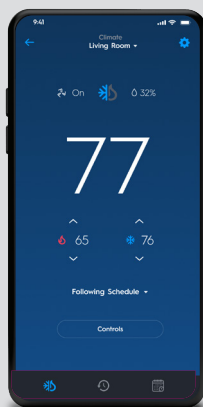

Single Camera View

Advanced Controls

Multiple Camera View

Clip History**

Smart Thermostat

Remotely manage the comfort level of any room with our Smart Thermostat and schedules to suit your temperature needs via the Cync app.

Cync Smart Thermostat

Enhance comfort and energy efficiency. Pair the Smart Thermostat with the Remote Temperature Sensor to create the perfect temperature throughout the day and night.

Fan Control & Humidity.

Heating & Cooling set points.

HVAC Mode, Fan Mode & Fan Circulation timing.

Heating

Cooling

Modes

Climate Schedules

Schedule for		Mon	Tue	Wed	Thu	Fri
6:00 am	68° - 75°					
8:30 am	68° - 65°					
4:30 pm	68° - 64°					
10:00 pm	68° - 69°					
11:00 pm	68° - 65°					