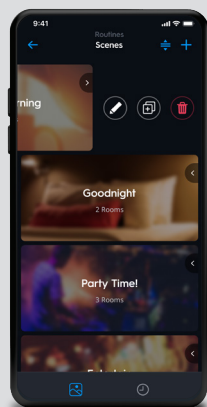

Personalize the app experience by adding home photos.

Create **Routines** to control multiple lights at once in a Scene, or Schedule them to turn on automatically.

Quick access for on/off and dimming control.

Installation

Discover Devices

Name Device

Select a Room

Manage Access

Create multiple users so the whole family can access scenes and view cameras, even when no one is home. Cync devices can be controlled remotely from the Cync app.

Add users easily at the touch of a button.

Manager users.

Add a User

Manage Profile

Delete User

Personalize with Scenes & Schedules

Creating scenes is a perfect way to set the mood. Turn on and off multiple lights, dim to the perfect levels, and even set color temperature based on time of day.

Create **Schedules** to turn lights on/off at the perfect time, or relative to sunrise and sunset all year.

Tap + to create a new Scene.

Select the perfect image to represent each Scene.

Tap < to Edit Scenes.