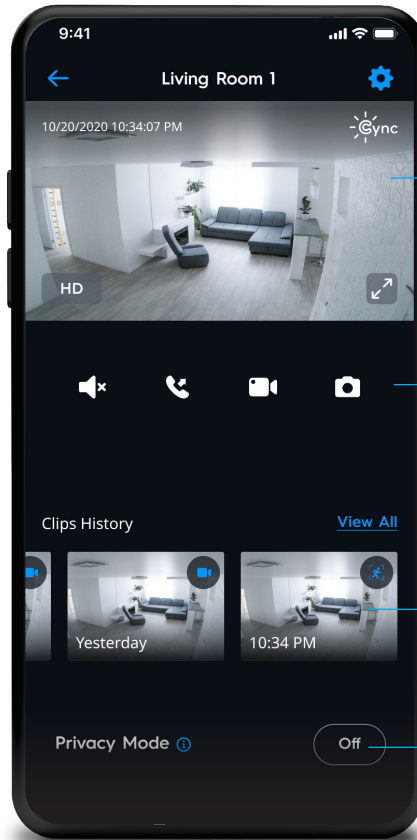

Wire-Free Keypad

Tunable White Remote

Remote

Motion & Ambient Light Sensor

Indoor & Outdoor Smart Cameras

Camera views can be accessed via the Cync app to deliver peace-of-mind, even when no one is home.

Cync Indoor & Outdoor Smart Cameras

Simple installation allows for extra security wherever it is needed - with HD video, two way audio, and both local SD* and secure cloud storage** options.

*Micro SD card and Cloud Storage, sold separately
**Clip History requires cloud subscription, sold separately.