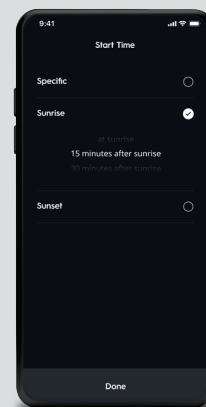

Sunrise/Sunset Offset