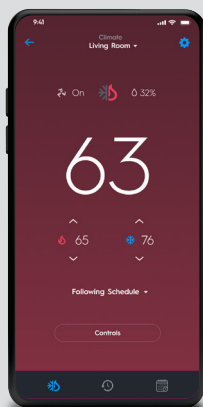

Smart Thermostat

Remotely manage the comfort level of any room with our Smart Thermostat and schedules to suit your temperature needs via the Cync app.

Cync Smart Thermostat

Enhance comfort and energy efficiency. Pair the Smart Thermostat with the Remote Temperature Sensor to create the perfect temperature throughout the day and night.

Fan Control & Humidity.

Heating & Cooling set points.

HVAC Mode, Fan Mode & Fan Circulation timing.

Heating

Schedule for		Mon	Tue	Wed	Thu	Fri
6:00 am	68° - 75°					
8:30 am	68° - 65°					
4:30 pm	68° - 64°					
10:00 pm	68° - 69°					
11:00 pm	68° - 65°