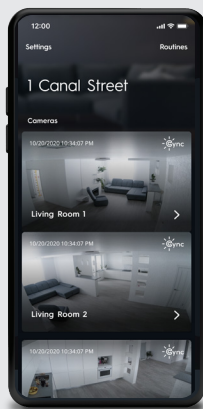

Once products are discovered and added to rooms, the Cync app allows homeowners to personalize their smart home experience with cameras, climate, lighting, security and more.

Experience life in Cync

Our family of smart products work together in one app to add comfort, security and convenience to any home.

Personalize the app experience by adding home photos.

Create **Routines** to control multiple lights at once in a Scene, or Schedule them to turn on automatically.

Quick access for on/off and dimming control.

Truelmage Lighting

Cameras

Climate

Light Shows

Set Up & Configuration From Any Device

No proprietary software or control hub required.
All set-up and discovery is done from the Cync app.

Get started by
discovering devices
and creating rooms.

Installation

Discover Devices

Name Device

Select a Room

Manage Access

Create multiple users so the whole family can access scenes and view cameras, even when no one is home. Cync devices can be controlled remotely from the Cync app.