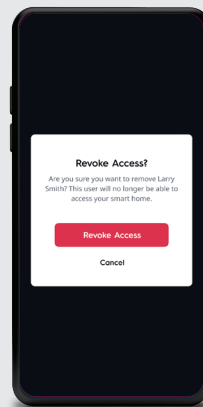

Installation

Discover Devices

Name Device

Select a Room

Manage Access

Create multiple users so the whole family can access scenes and view cameras, even when no one is home. Cync devices can be controlled remotely from the Cync app.

Add users easily at the touch of a button.

Manager users.

Add a User

Manage Profile

Delete User

Personalize with Scenes & Schedules

Creating scenes is a perfect way to set the mood. Turn on and off multiple lights, dim to the perfect levels, and even set color temperature based on time of day.