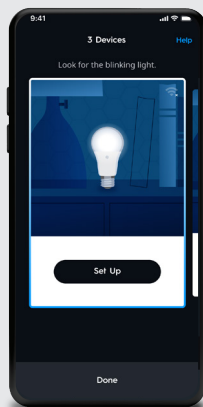

Truelmage Lighting

Cameras

Climate

Light Shows

Set Up & Configuration From Any Device

No proprietary software or control hub required.
All set-up and discovery is done from the Cync app.

Get started by
discovering devices
and creating rooms.

Installation

Discover Devices

Name Device

Select a Room

Manage Access

Create multiple users so the whole family can access scenes and view cameras, even when no one is home. Cync devices can be controlled remotely from the Cync app.