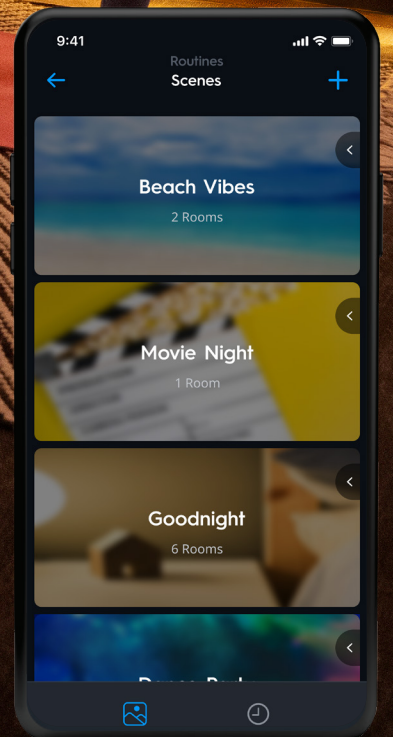

Once products are discovered and added to rooms, the Cync app allows homeowners to personalize their smart home experience with cameras, climate, lighting, security and more.

Experience life in Cync

Our family of smart products work together in one app to add comfort, security and convenience to any home.

Personalize the app experience by adding home photos.

Create **Routines** to control multiple lights at once in a Scene, or Schedule them to turn on automatically.

Quick access for on/off and dimming control.