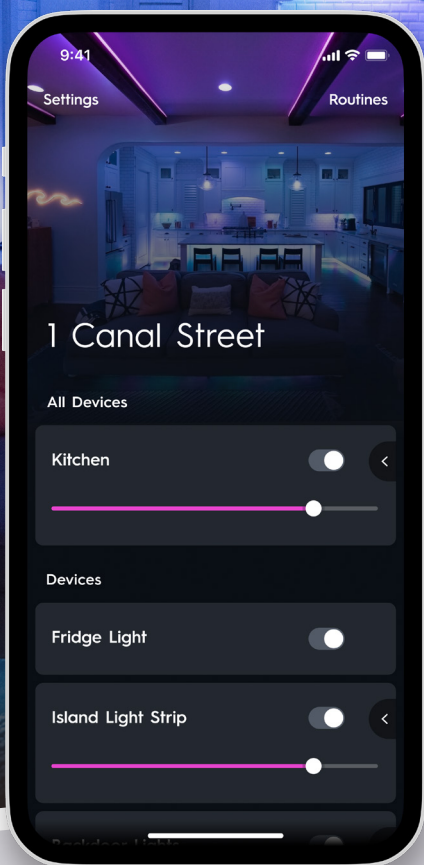

Gync™
POWERED BY
SAVANT