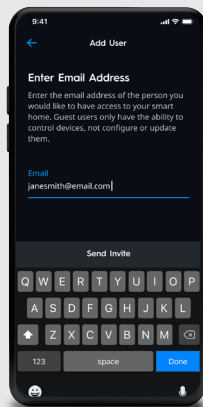

Manage Access

Create multiple users so the whole family can access scenes and view cameras, even when no one is home. Cync devices can be controlled remotely from the Cync app.

Add users easily at the touch of a button.

Manager users.

Add a User