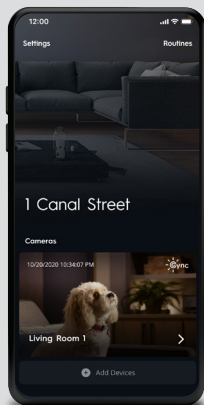

Single Camera View