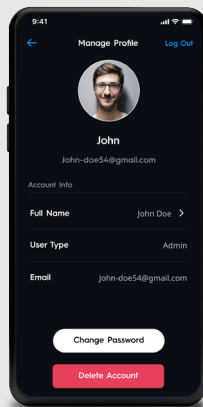

Truelmage Lighting

Cameras

Climate

Light Shows

Set Up & Configuration From Any Device

No proprietary software or control hub required.
All set-up and discovery is done from the Cync app.

Get started by
discovering devices
and creating rooms.

Installation

Discover Devices

Name Device

Select a Room

Manage Access

Create multiple users so the whole family can access scenes and view cameras, even when no one is home. Cync devices can be controlled remotely from the Cync app.

Add users easily at the touch of a button.

Manager users.

Add a User

Manage Profile

Delete User

Personalize with Scenes & Schedules

Creating scenes is a perfect way to set the mood. Turn on and off multiple lights, dim to the perfect levels, and even set color temperature based on time of day.