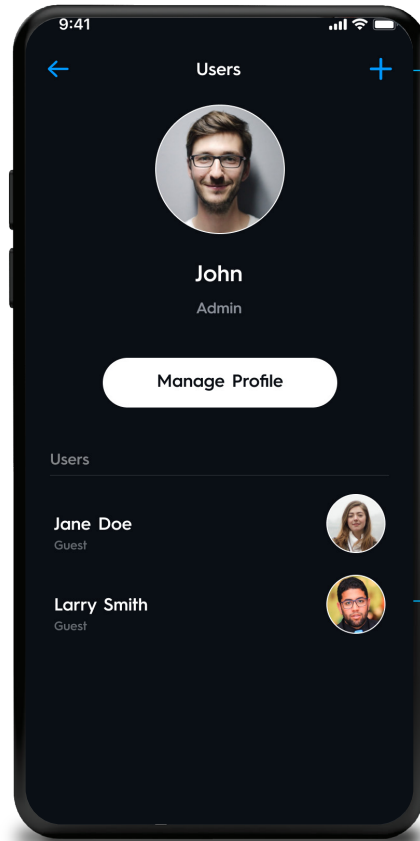

Truelmage Lighting

Cameras

Climate

Light Shows

Set Up & Configuration From Any Device

No proprietary software or control hub required.
All set-up and discovery is done from the Cync app.

Get started by
discovering devices
and creating rooms.

Installation

Discover Devices

Name Device

Select a Room

Manage Access

Create multiple users so the whole family can access scenes and view cameras, even when no one is home. Cync devices can be controlled remotely from the Cync app.

Add users easily at the touch of a button.

Manager users.

Add a User

Manage Profile

Delete User

Personalize with Scenes & Schedules

Creating scenes is a perfect way to set the mood. Turn on and off multiple lights, dim to the perfect levels, and even set color temperature based on time of day.