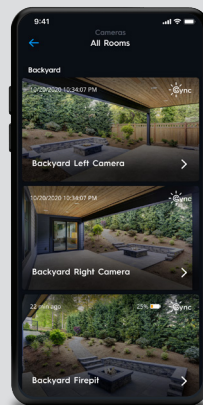

Wire-Free Keypad

Tunable White Remote

Remote

Motion & Ambient Light Sensor

Indoor & Outdoor Smart Cameras

Camera views can be accessed via the Cync app to deliver peace-of-mind, even when no one is home.

Cync Indoor & Outdoor Smart Cameras

Live View - each camera can be monitored real-time.

Advanced features include intercom audio feeds, video recording and snapshot capture.

View **Clip History** see past recorded events.**

Privacy Mode allows camera and microphone to be quickly disabled.

Single Camera View

Advanced Controls

Multiple Camera View

Clip History**

Smart Thermostat

Remotely manage the comfort level of any room with our Smart Thermostat and schedules to suit your temperature needs via the Cync app.