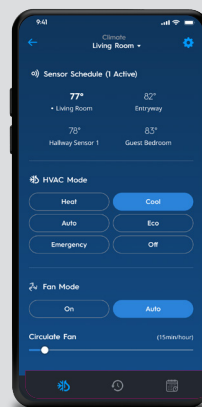

Heating & Cooling set points.

HVAC Mode, Fan Mode & Fan Circulation timing.

Heating

Cooling

Modes

Climate Schedules

Schedule for		Mon	Tue	Wed	Thu	Fri
6:00 am	68° - 75°					
8:30 am	68° - 65°					
4:30 pm	68° - 64°					
10:00 pm	68° - 69°					
11:00 pm	68° - 65°					

Control, Comfort and Convenience are now at your fingertips

Add these packages to your next project and experience life in Cync

Great Room Renovations

- 2 reveal HD+ Smart Bulb Full Color A19
- 4 Dynamic Effects Smart Indoor Light Strip Full Color
- 4 reveal HD+ Full Color Wafer Smart LED Downlight
- 1 Smart Switch
- 1 Motion & Ambient Light Sensor