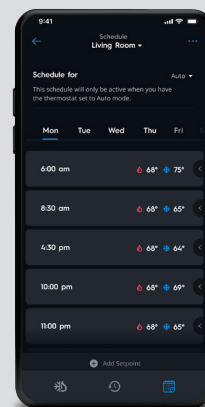

Heating & Cooling set points.

HVAC Mode, Fan Mode & Fan Circulation timing.

Heating

Cooling

Modes

Climate Schedules

Schedule for		Mon	Tue	Wed	Thu	Fri
6:00 am	68° - 75°					
8:30 am	68° - 65°					
4:30 pm	68° - 64°					
10:00 pm	68° - 69°					
11:00 pm	68° - 65°					

Control, Comfort and Convenience are now at your fingertips

Add these packages to your next project and experience life in Cync

Great Room Renovations

- 2 reveal HD+ Smart Bulb Full Color A19
- 4 Dynamic Effects Smart Indoor Light Strip Full Color
- 4 reveal HD+ Full Color Wafer Smart LED Downlight
- 1 Smart Switch
- 1 Motion & Ambient Light Sensor