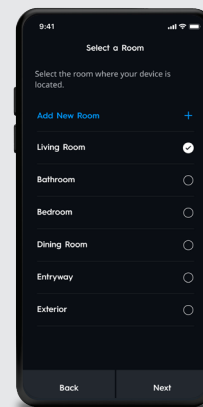

Personalize the app experience by adding home photos.

Create **Routines** to control multiple lights at once in a Scene, or Schedule them to turn on automatically.

Quick access for on/off and dimming control.

Truelmage Lighting

Cameras

Climate

Light Shows

Set Up & Configuration From Any Device

No proprietary software or control hub required.
All set-up and discovery is done from the Cync app.

Get started by
discovering devices
and creating rooms.

Installation

Discover Devices

Name Device

Select a Room

Manage Access

Create multiple users so the whole family can access scenes and view cameras, even when no one is home. Cync devices can be controlled remotely from the Cync app.