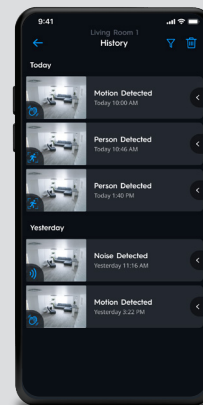

Wire-Free Keypad

Tunable White Remote

Remote

Motion & Ambient Light Sensor

Indoor & Outdoor Smart Cameras

Camera views can be accessed via the Cync app to deliver peace-of-mind, even when no one is home.

Cync Indoor & Outdoor Smart Cameras

Live View - each camera can be monitored real-time.

Advanced features include intercom audio feeds, video recording and snapshot capture.

View **Clip History** see past recorded events.**

Privacy Mode allows camera and microphone to be quickly disabled.

Single Camera View

Advanced Controls

Multiple Camera View

Clip History**

Smart Thermostat

Remotely manage the comfort level of any room with our Smart Thermostat and schedules to suit your temperature needs via the Cync app.