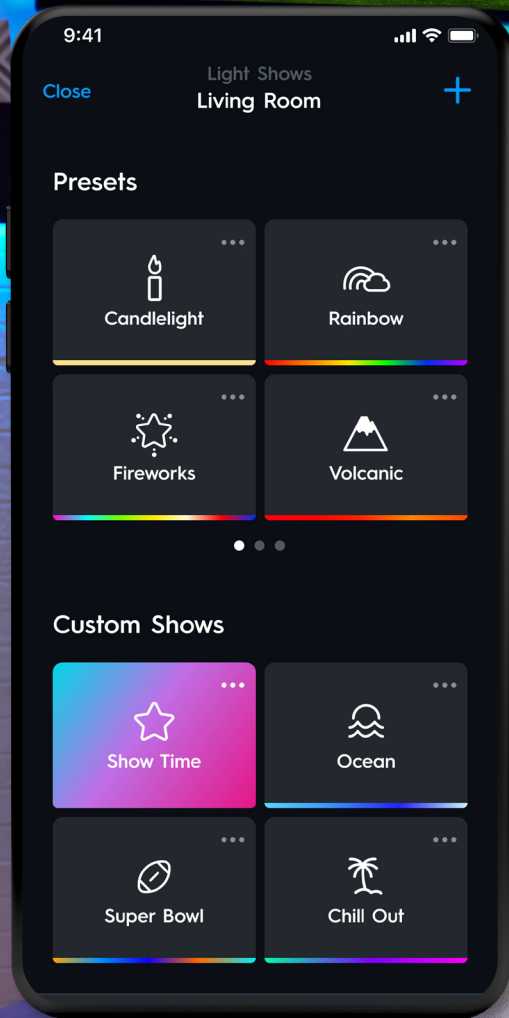

Create **Schedules** to turn lights on/off at the perfect time, or relative to sunrise and sunset all year.

Tap + to create a new Scene.

Select the perfect image to represent each Scene.

Tap < to Edit Scenes.

Cync Dynamic Effects features light shows and music syncing.

Cync reveal HD+ gives whiter whites, bolder colors and enhanced clarity.

Cync Direct Connect lets you set schedules, have out of home control as well as voice control.

Cync Dynamic Effects

Create light shows and sync to music.

Cync Dynamic Effects

Cync Full Color Dynamic Effects Light Bulbs provide scheduling, light shows, music sync and millions of colors to enhance any space – no hub needed. Select from a wide range of white color tones from 2000K to 7000K and pinpoint the perfect white light. Choose from millions of additional colors to enhance the vibe in the room, ideal for entertaining and holiday décor. Enhance your entertainment space by selecting a dynamic lighting effect and syncing to music to create the perfect atmosphere for a party, gaming, or working out.

Smart Shape Light

Dynamic Effects
Neon-Shape Smart Light
Full Color

Smart Panels

Dynamic Effects
Smart Hexagon Panels
Full Color

Cync reveal HD+

Use Full Color reveal® Smart Bulbs to change the vibe of any space in seconds. Use millions of colors to change a kids' room with their interests, to create a next level movie night, and support your team on game day. Select reveal® light to provide incredible color contrast plus whiter whites - perfect for kitchens and craft and hobby spaces.