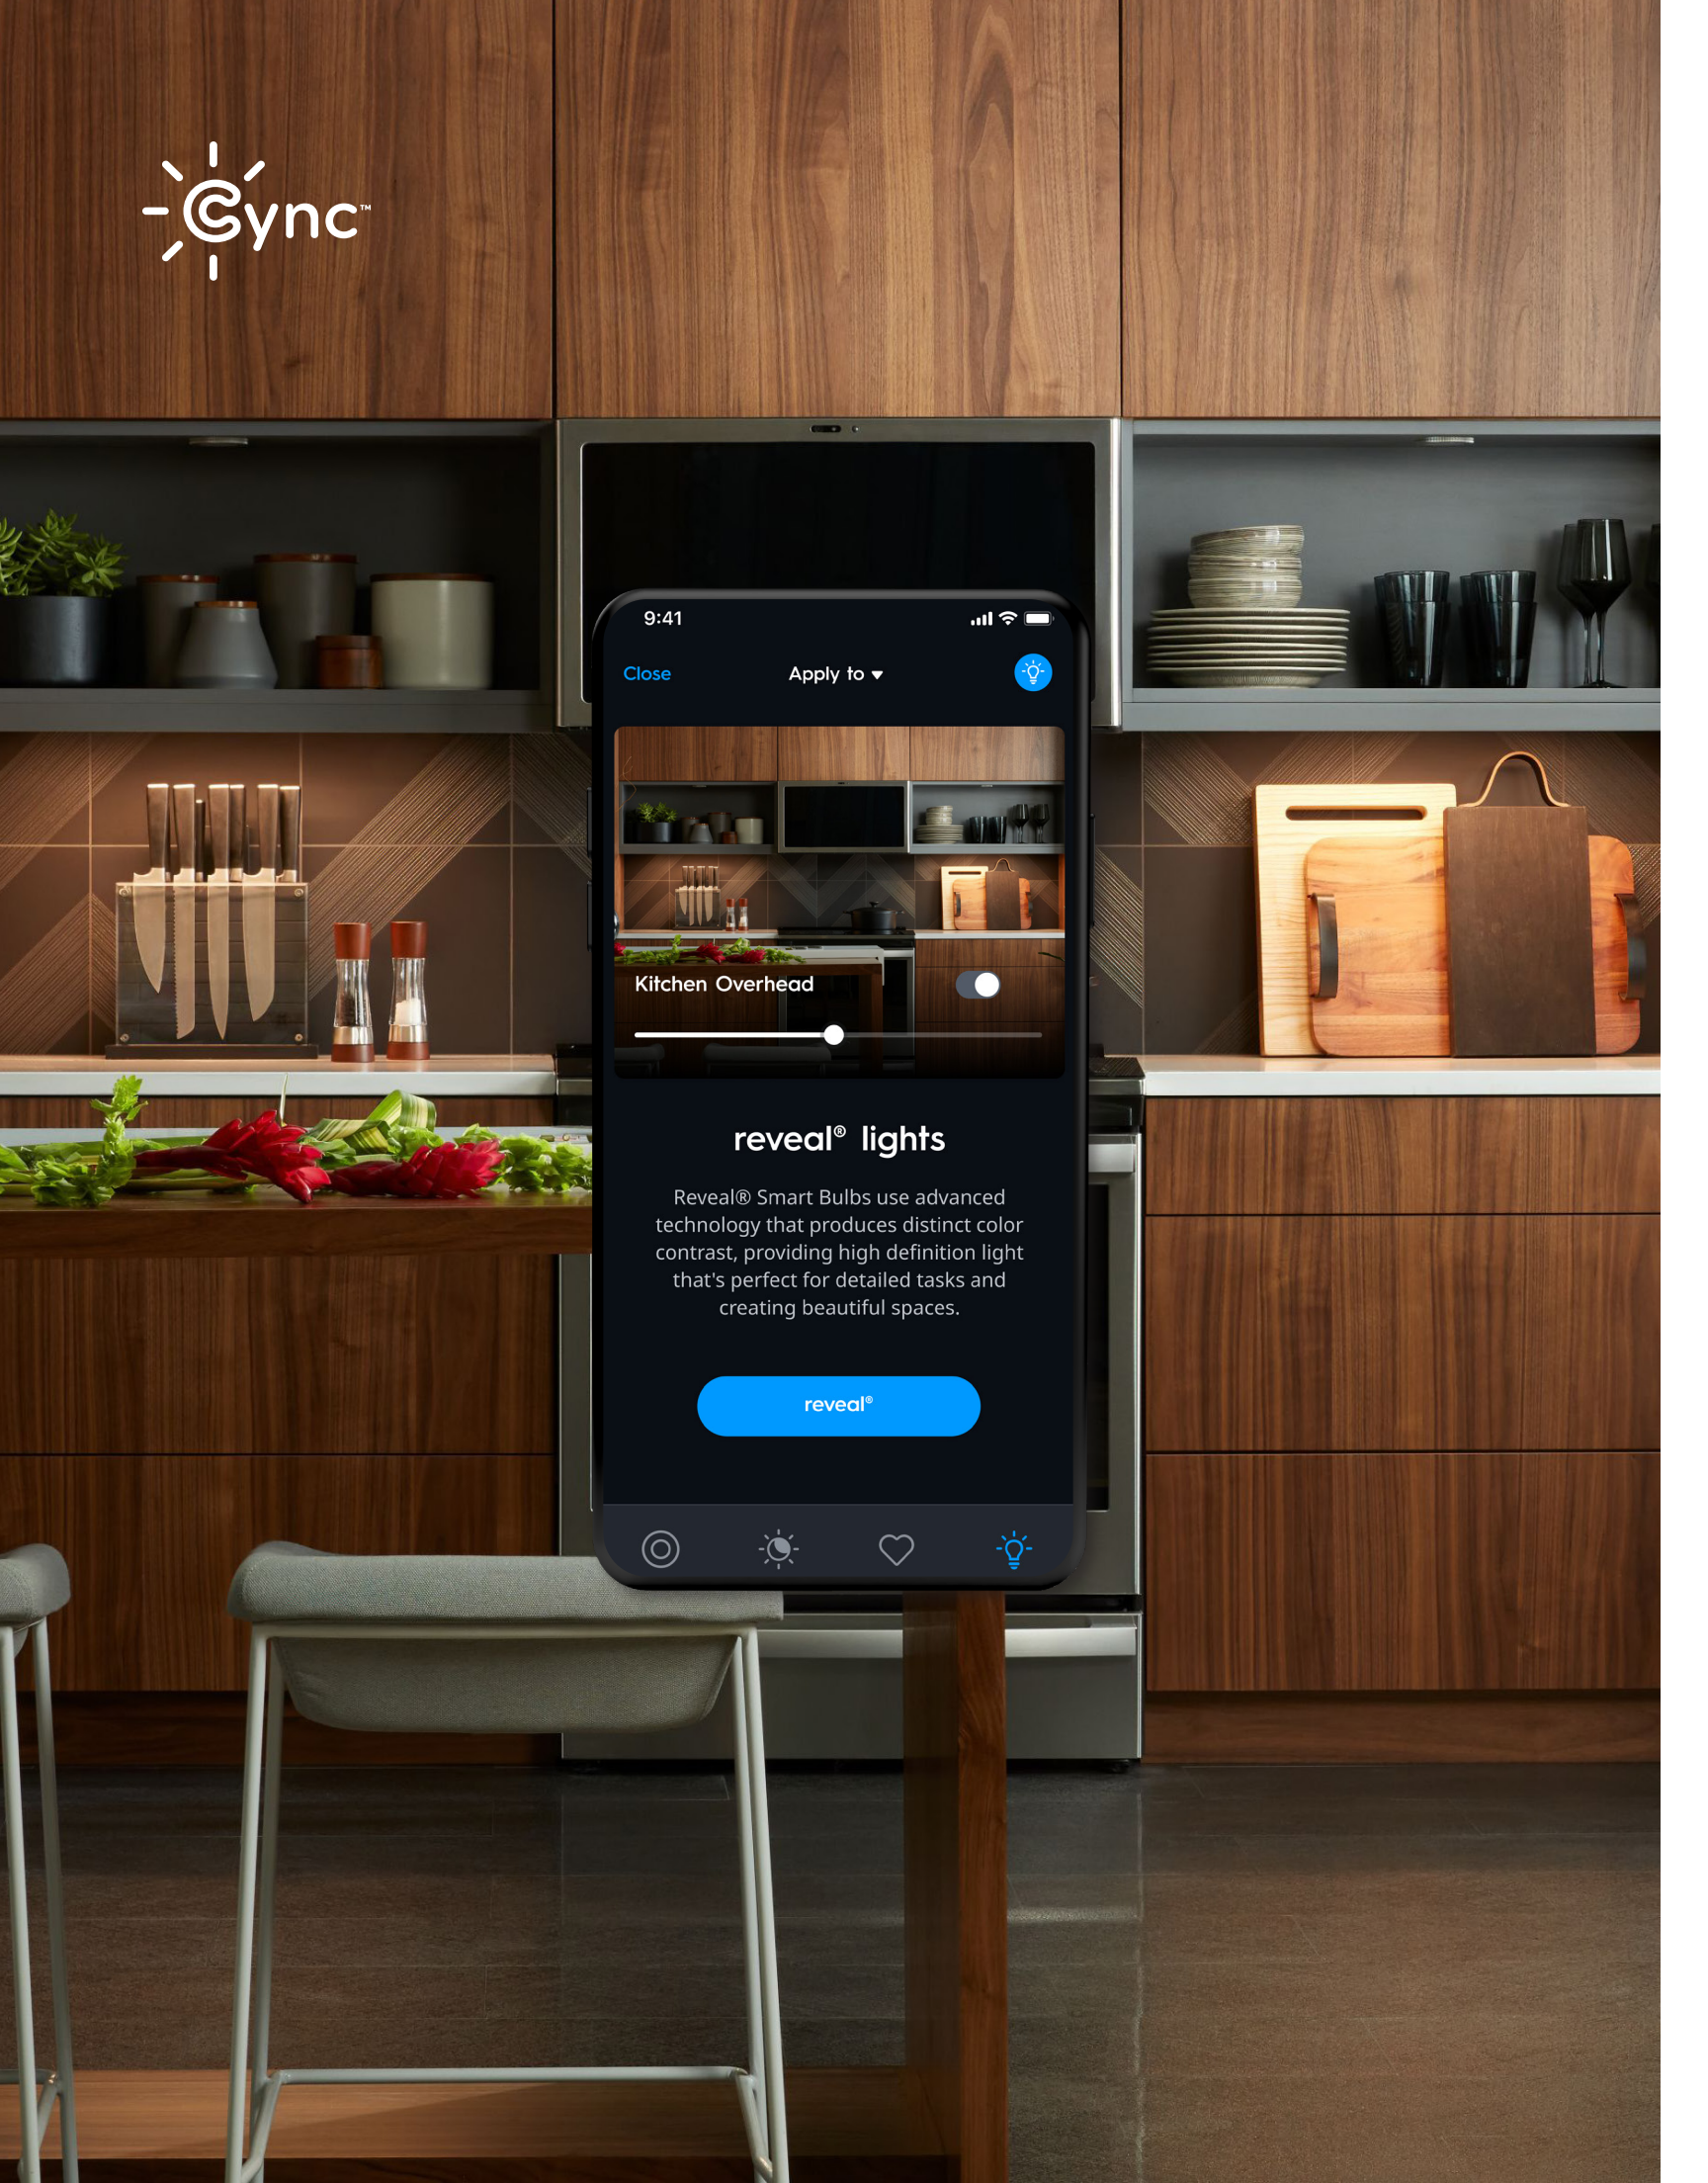

Smart Shape Light

Dynamic Effects
Neon-Shape Smart Light
Full Color

Smart Panels

Dynamic Effects
Smart Hexagon Panels
Full Color

Cync reveal HD+

Use Full Color reveal® Smart Bulbs to change the vibe of any space in seconds. Use millions of colors to change a kids' room with their interests, to create a next level movie night, and support your team on game day. Select reveal® light to provide incredible color contrast plus whiter whites - perfect for kitchens and craft and hobby spaces.

reveal HD+ Full Color High Lumen
Wafer Smart LED Downlight
4 & 6-Inch

Cync Direct Connect

Easily connect these smart light bulbs directly to your Wi-Fi router, providing voice control for your Cync smart bulbs through voice assistants (sold separately) and control away from home—no hub needed!