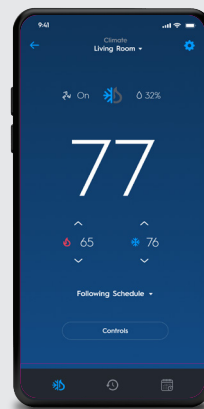

Personalize the app experience by adding home photos.

Create **Routines** to control multiple lights at once in a Scene, or Schedule them to turn on automatically.

Quick access for on/off and dimming control.

Truelmage Lighting

Cameras

Climate

Light Shows

Set Up & Configuration From Any Device

No proprietary software or control hub required.
All set-up and discovery is done from the Cync app.

Get started by
discovering devices
and creating rooms.