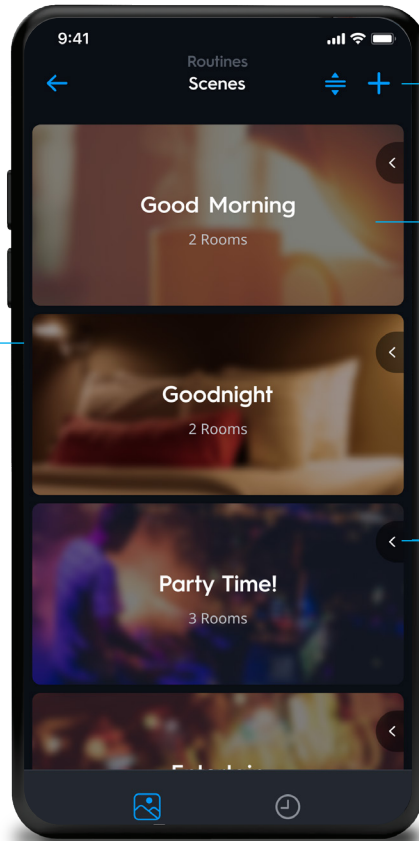

Installation

Discover Devices

Name Device

Select a Room

Manage Access

Create multiple users so the whole family can access scenes and view cameras, even when no one is home. Cync devices can be controlled remotely from the Cync app.

Add users easily at the touch of a button.

Manager users.

Add a User

Manage Profile

Delete User

Personalize with Scenes & Schedules

Creating scenes is a perfect way to set the mood. Turn on and off multiple lights, dim to the perfect levels, and even set color temperature based on time of day.

Create **Schedules** to turn lights on/off at the perfect time, or relative to sunrise and sunset all year.

Tap + to create a new Scene.

Select the perfect image to represent each Scene.

Tap < to Edit Scenes.