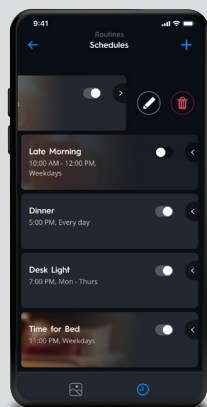

Add users easily at the touch of a button.

Manager users.

Add a User

Manage Profile

Delete User

Personalize with Scenes & Schedules

Creating scenes is a perfect way to set the mood. Turn on and off multiple lights, dim to the perfect levels, and even set color temperature based on time of day.

Create **Schedules** to turn lights on/off at the perfect time, or relative to sunrise and sunset all year.

Tap + to create a new Scene.

Select the perfect image to represent each Scene.

Tap < to Edit Scenes.

Edit Scenes

Schedules

Edit Schedule

Sunrise/Sunset Offset

Enjoy Voice Control

Enable voice control by pairing compatible
Cync devices with **Google Assistant**
or **Amazon Alexa** products.

works with
Google Home