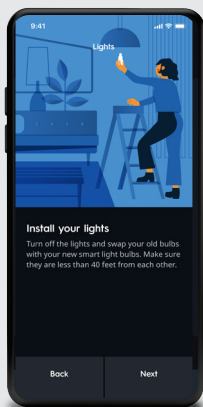

Personalize the app experience by adding home photos.

Create **Routines** to control multiple lights at once in a Scene, or Schedule them to turn on automatically.

Quick access for on/off and dimming control.

Truelmage Lighting

Cameras

Climate

Light Shows

Set Up & Configuration From Any Device

No proprietary software or control hub required.
All set-up and discovery is done from the Cync app.

Get started by
discovering devices
and creating rooms.

Installation

Discover Devices

Name Device

Select a Room

Manage Access

Create multiple users so the whole family can access scenes and view cameras, even when no one is home. Cync devices can be controlled remotely from the Cync app.