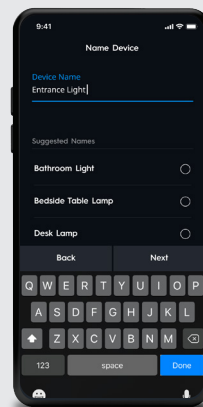

Personalize the app experience by adding home photos.

Create **Routines** to control multiple lights at once in a Scene, or Schedule them to turn on automatically.

Quick access for on/off and dimming control.

Truelmage Lighting

Cameras

Climate

Light Shows

Set Up & Configuration From Any Device

No proprietary software or control hub required.
All set-up and discovery is done from the Cync app.

Get started by
discovering devices
and creating rooms.

Installation

Discover Devices

Name Device

Select a Room

Manage Access

Create multiple users so the whole family can access scenes and view cameras, even when no one is home. Cync devices can be controlled remotely from the Cync app.