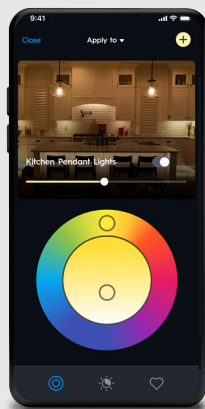

Once products are discovered and added to rooms, the Cync app allows homeowners to personalize their smart home experience with cameras, climate, lighting, security and more.

Experience life in Cync

Our family of smart products work together in one app to add comfort, security and convenience to any home.

Personalize the app experience by adding home photos.

Create **Routines** to control multiple lights at once in a Scene, or Schedule them to turn on automatically.

Quick access for on/off and dimming control.