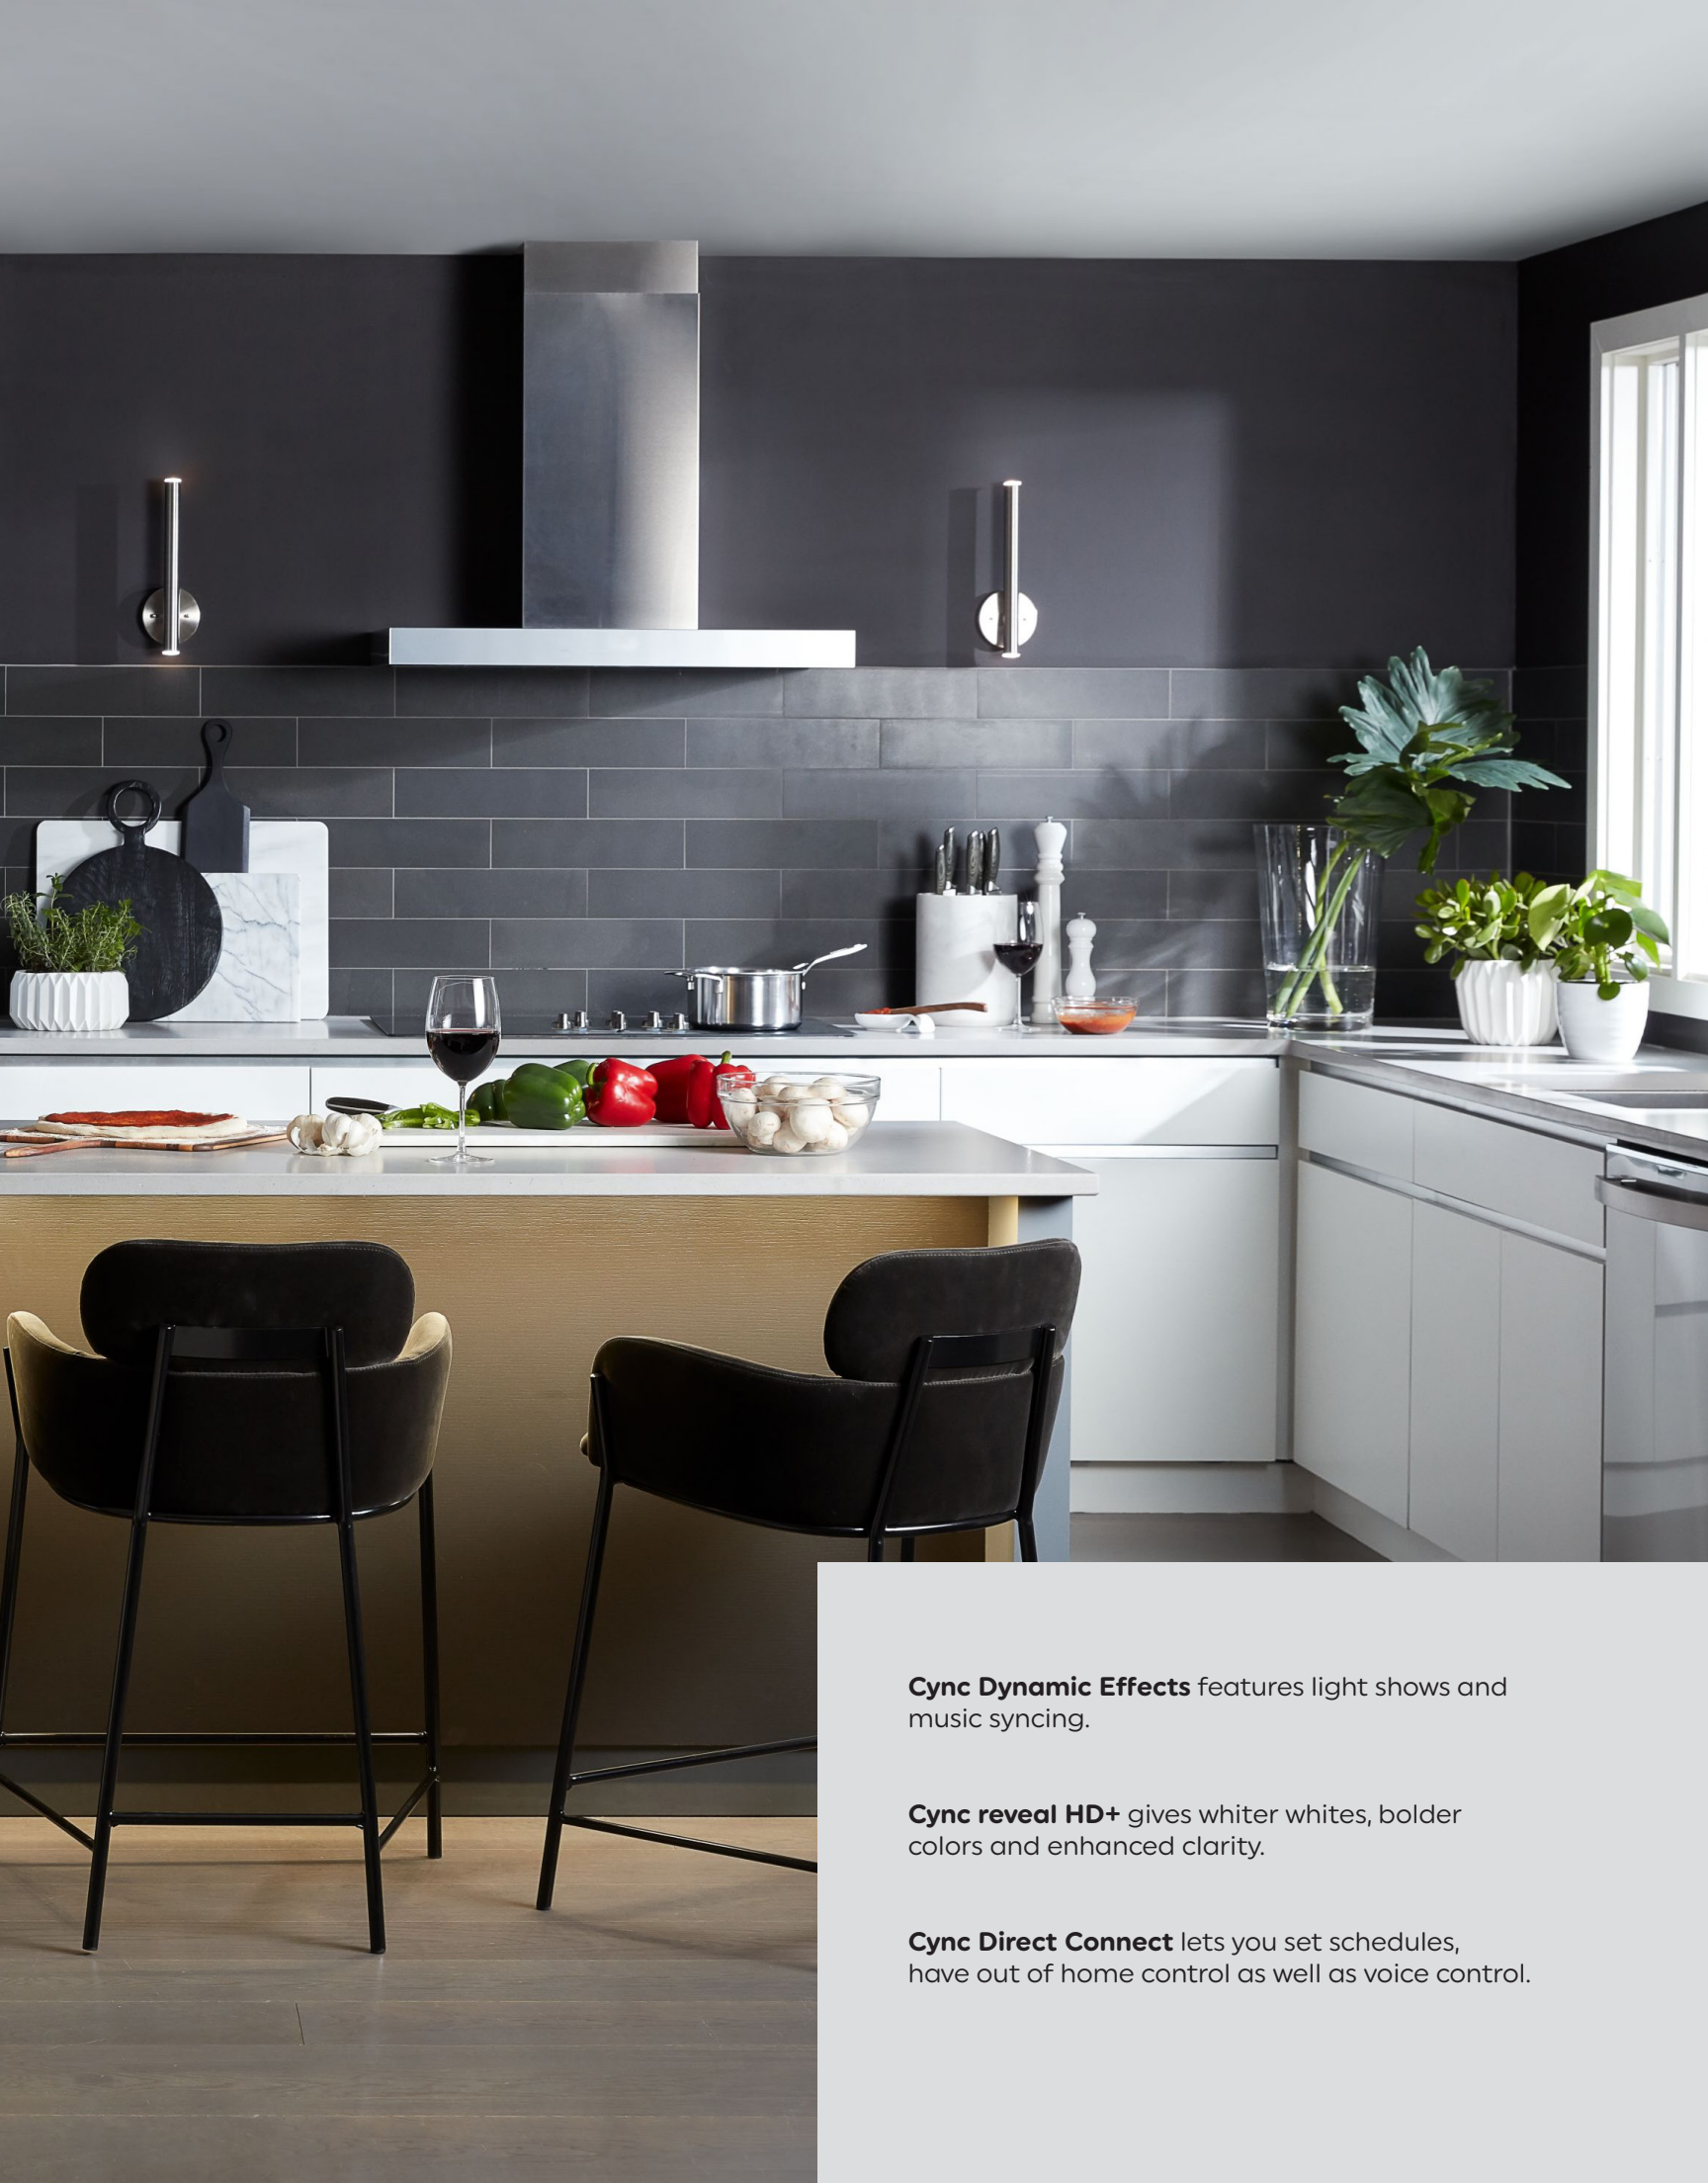

Cync Dynamic Effects features light shows and music syncing.

Cync reveal HD+ gives whiter whites, bolder colors and enhanced clarity.

Cync Direct Connect lets you set schedules, have out of home control as well as voice control.