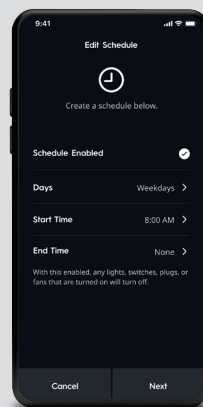

Edit Schedule