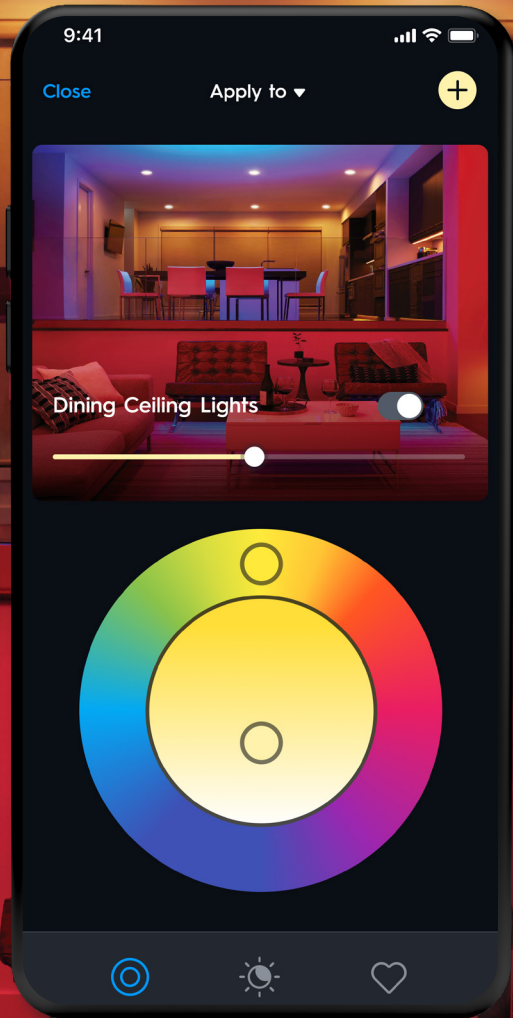

Smart Bulbs

Dynamic Effects Smart Bulb
Full Color A19

Dynamic Effects Smart Bulb
Full Color BR30

Smart Strips

Dynamic Effects
Smart Indoor Light Strip
Full Color

Dynamic Effects
Smart Outdoor Light Strip
Full Color

Smart Shape Light

Dynamic Effects
Neon-Shape Smart Light
Full Color

Smart Panels

Dynamic Effects
Smart Hexagon Panels
Full Color

Cync reveal HD+

Use Full Color reveal® Smart Bulbs to change the vibe of any space in seconds. Use millions of colors to change a kids' room with their interests, to create a next level movie night, and support your team on game day. Select reveal® light to provide incredible color contrast plus whiter whites - perfect for kitchens and craft and hobby spaces.

Smart Bulbs

reveal HD+ Smart Bulb
Full Color A19
60w A19 & 100w A21

reveal HD+ Smart Bulb
Full Color BR30

Smart Fixtures

Wire directly with no recessed housing required

reveal HD+ Full Color
Wafer Smart LED Downlight
2, 4 & 6-Inch

reveal HD+ Full Color High Lumen
Wafer Smart LED Downlight
4 & 6-Inch

Cync Direct Connect

Easily connect these smart light bulbs directly to your Wi-Fi router, providing voice control for your Cync smart bulbs through voice assistants (sold separately) and control away from home—no hub needed!