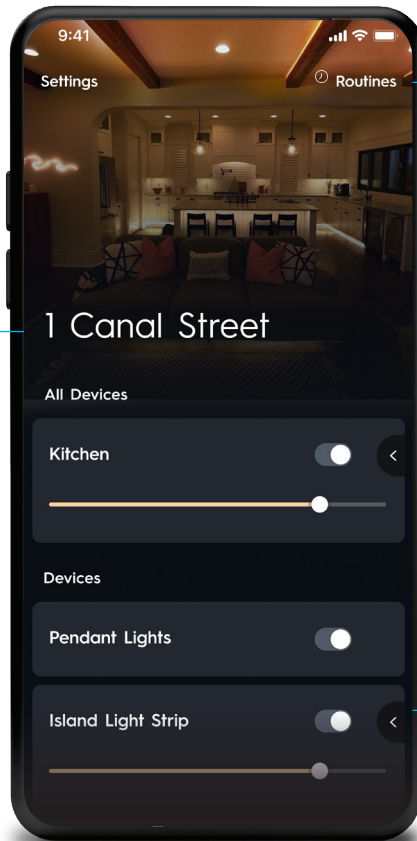

Personalize the app experience by adding home photos.

Create **Routines** to control multiple lights at once in a Scene, or Schedule them to turn on automatically.

Quick access for on/off and dimming control.