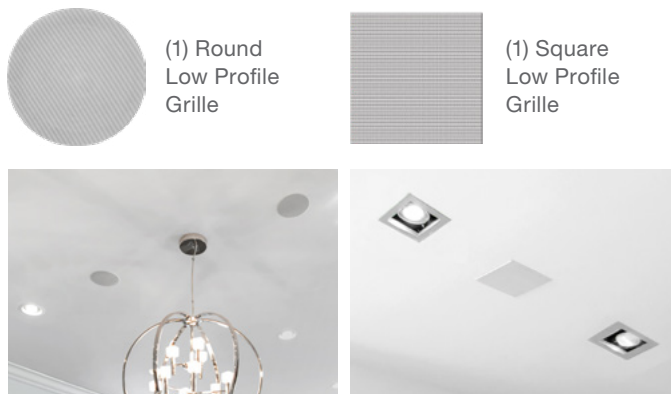

Includes two low-profile, paintable grilles for a round or square finish to match custom recessed lighting, fixtures and ceiling color.

Includes cut-out template for both grilles. *Optional Flush Mount Mudbank available for a near invisible aesthetic. (sold separately)*