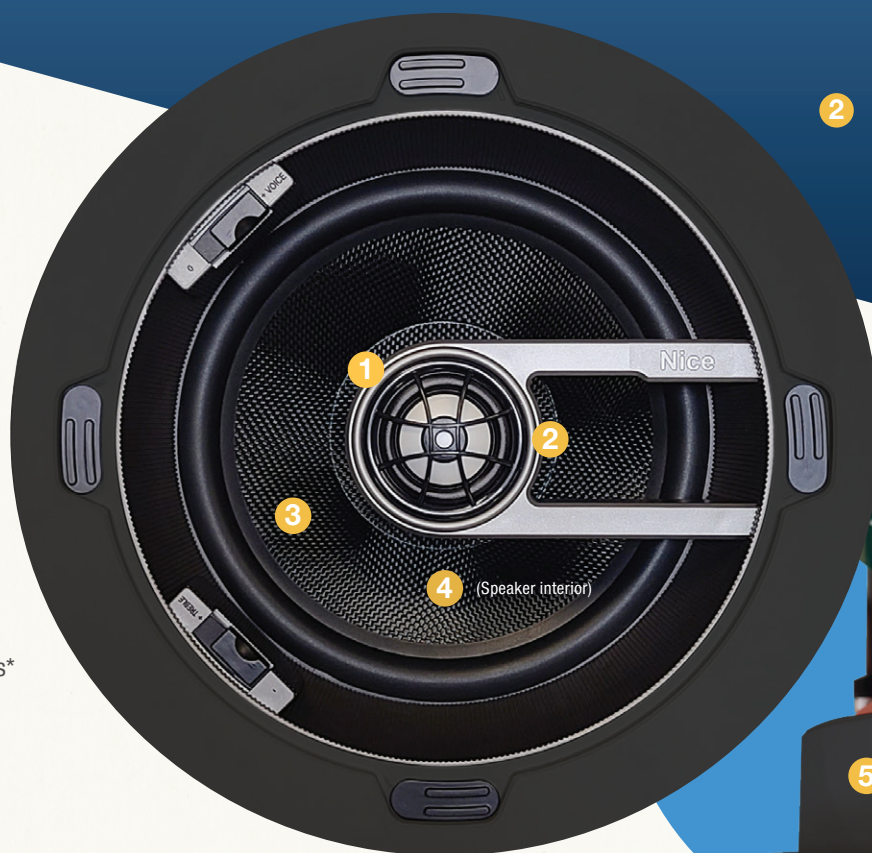

4 XMag pole piece

Longer pole piece on every model maintains a stable magnetic field for the driver, ensuring precise linearity and accurate sound reproduction.

5 Toolless installation

ViseLock™ by Swarm toolless mounting system provides secure, fast installations—up to 75% faster than conventional mounting systems.

2 Proportionally massive tweeters

Larger tweeters—up to 30mm*—lower the crossover point for exceptional imagery and detail.

See the complete product family of Audio Solutions from Nice

Paintable stainless steel grille included with each speaker.