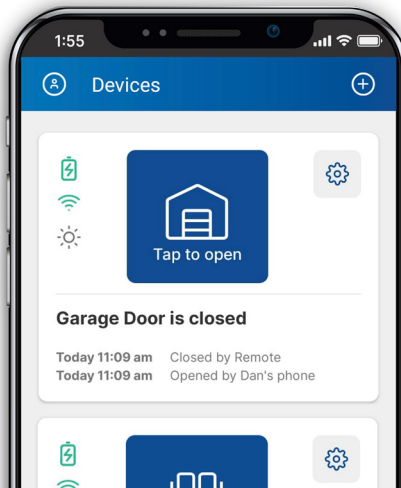

Nice

Linear 661 *Smart Garage Door Opener*

Backed by over 60 years of pioneering experience. The Nice Linear 661 Garage Door Opener marks the first in a series of smart, Nice openers that combine sleek industrial design at an incredible value. With features such as Wi-Fi™ and smartphone connectivity, pre-installed battery and Nice G.O. app compatibility, the 661 is an evolution of the Linear brand and innovation from Nice that creates a smart, convenient, and value-driven choice.

BENEFITS

- **Feature-rich, plus value:**
LED lighting, pre-installed battery, pre-programmed limits
- Wi-Fi connected wall station with status indicator
- Efficient design for reduced installation time
- Self diagnostic system means fewer service calls

New! Nice G.O. App

Easy to use, customer friendly

Nice G.O. Mobile App Features:

- Real-time notifications and control of garage door from any mobile device
- Invite guests and allow custom access and permissions for up to 10 authorized users
- Schedule operations and timers for doors and lights

Operates residential sectional doors up to 8 ft tall & 350 lbs

*Includes
Wi-Fi
Connected
Wall Station*

Nice

Linear 661 Smart Garage Door Opener

Welcome to the New Generation of Smart and Simple.

Turn any garage into a smart garage with the Nice Linear 661 and its pairing with the Nice G.O. app, where homeowners can have convenience and peace of mind at their fingertips.