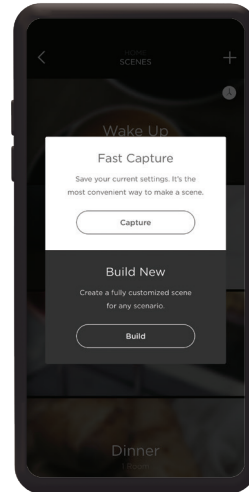

SET THE SCENE

Music is just part of your in-home experience. With Savant Scenes everyone in your family can save and recall settings and services to set the perfect mood for any occasion. Recreate the immersive experience of a movie theater in your living room, set the lighting and music for an intimate dinner, or wake up to your favorite station while the shades gently raise.

Set Scenes to activate automatically based on time of day or in concert with sunrise and sunset. With Savant, technology fades into the background, letting your life take center stage.