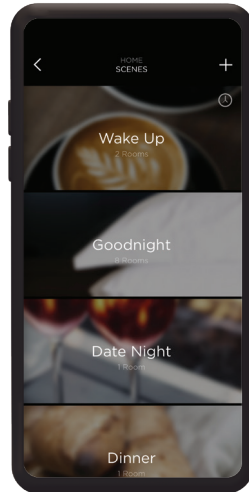

SET THE SCENE

Music is just part of your in-home experience. With Savant Scenes everyone in your family can save and recall settings and services to set the perfect mood for any occasion. Recreate the immersive experience of a movie theater in your living room, set the lighting and music for an intimate dinner, or wake up to your favorite station while the shades gently raise.

Set Scenes to activate automatically based on time of day or in concert with sunrise and sunset. With Savant, technology fades into the background, letting your life take center stage.