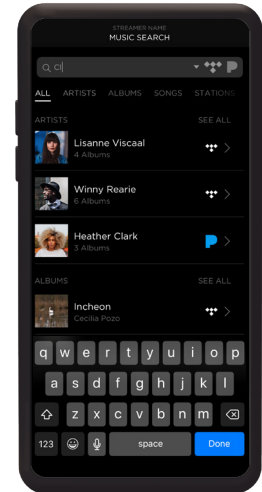

# MUSIC SERVICES

The world of music is vast, and growing all the time. With Savant, you'll have a front-row seat to experience it all.

Use the Savant app to stream your favorite local or global radio stations with TuneIn, enjoy your favorite streaming stations with Pandora and Sirius XM, play content from any Apple device with AirPlay, or take complete control of your music experience with on-demand music services like Apple Music, Amazon Music, Tidal, and Deezer. Our unique Spotify Connect integration even allows you to select your Savant System as an endpoint.

It's any song, any artist, delivered your way.

SAVANT  
MUSIC

Apple Music

pandora®

deezer

iHeartRADIO

amazon music

TIDAL

# MUSIC YOUR WAY

Music is a personal experience. So why not personalize the way you access it? The Savant Pro App offers instant access to a vast world of music, with a thoughtful user interface and a customizable dashboard that allows every member of the family to suit their tastes with quick access to their favorite music. Effortless cross-service search capability and global playlist creation lets you mix and match tracks from different services, Savant provides a level of personalization that delivers music your way.