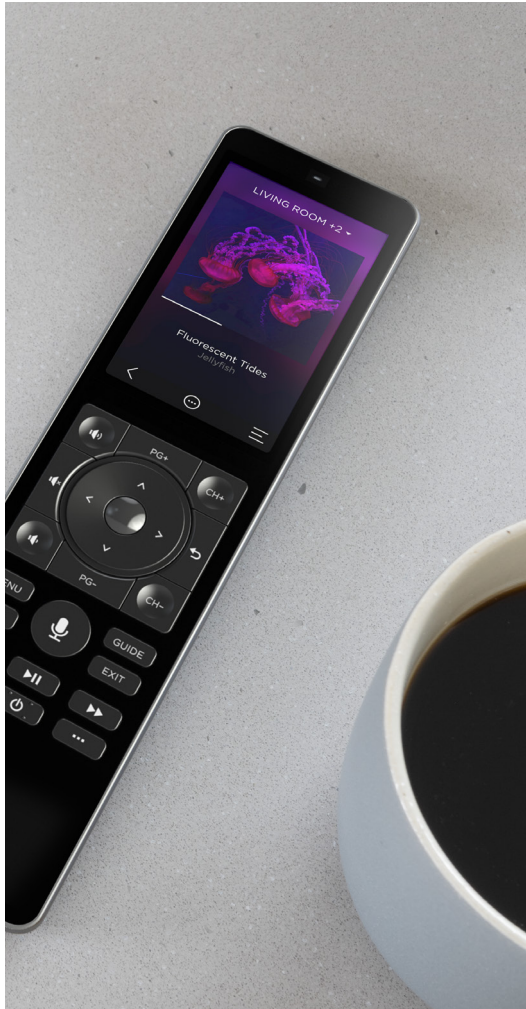

Set Scenes to activate automatically based on time of day or in concert with sunrise and sunset. With Savant, technology fades into the background, letting your life take center stage.

# CONTROL IN YOUR HANDS

Control your music from anywhere.

Savant gives you multiple ways to access and control your Savant experience, whether it's through Savant's mobile app for iOS and Android, our award-winning Pro Remote, in-wall touch panels and keypads, or through Apple Watch integration. It's complete control that works for you.