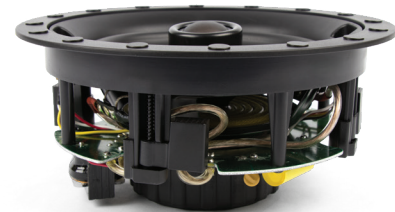

**6.5 INCH  
2-WAY STEREO**

**8 INCH  
2-WAY STEREO**

**MEZZANINE  
SURROUND  
SATELLITES**

**6.5 INCH  
SINGLE  
STEREO TWIN  
TWEETER**

**8 INCH  
SINGLE  
STEREO TWIN  
TWEETER**