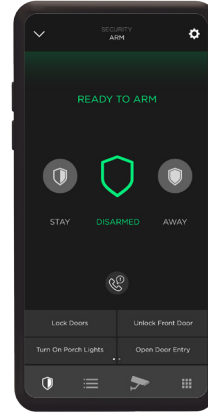

SAVANT  
PRO APP

TRUEIMAGE LIGHTING

DAYLIGHT MODE

VIDEO TILING

CLIMATE

SECURITY

ENERGY MONITORING

**SAVANT**