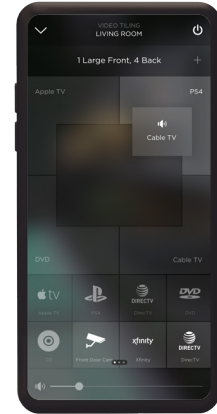

VIDEO TILING