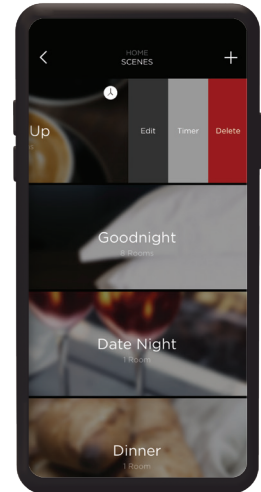

SET THE SCENE

Music is just part of your in-home experience. With Savant Scenes everyone in your family can save and recall settings and services to set the perfect mood for any occasion. Recreate the immersive experience of a movie theater in your living room, set the lighting and music for an intimate dinner, or wake up to your favorite station while the shades gently raise.

Set Scenes to activate automatically based on time of day or in concert with sunrise and sunset. With Savant, technology fades into the background, letting your life take center stage.