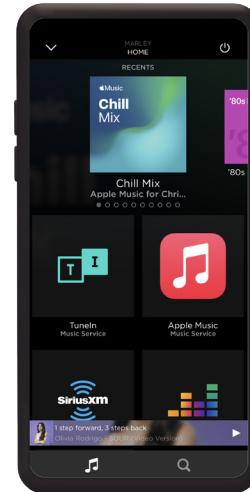

# MUSIC SERVICES

The world of music is vast, and growing all the time. With Savant, you'll have a front-row seat to experience it all.

Use the Savant app to stream your favorite local or global radio stations with TuneIn, enjoy your favorite streaming stations with Pandora and Sirius XM, play content from any Apple device with AirPlay, or take complete control of your music experience with on-demand music services like Apple Music, Amazon Music, Tidal, and Deezer. Our unique Spotify Connect integration even allows you to select your Savant System as an endpoint.

It's any song, any artist, delivered your way.

SAVANT  
MUSIC

Apple Music

pandora®

deezer

iHeartRADIO

amazon music

TIDAL

# MUSIC YOUR WAY

Music is a personal experience. So why not personalize the way you access it? The Savant Pro App offers instant access to a vast world of music, with a thoughtful user interface and a customizable dashboard that allows every member of the family to suit their tastes with quick access to their favorite music. Effortless cross-service search capability and global playlist creation lets you mix and match tracks from different services, Savant provides a level of personalization that delivers music your way.