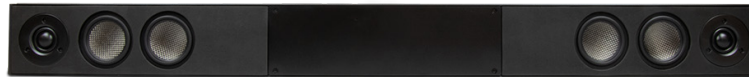

IP SOUNDBARS

Savant IP Audio Soundbars deliver rich, uncompromising audio quality designed for whole home distribution using a hardwired AVB network. To deliver much more than an impressive home theater experience, each soundbar has Savant Smart Home control and music streaming capabilities built in.

Available in 46- and 55-inches with standard, classic black grille.
Custom grille options sizes available to perfectly match any display.