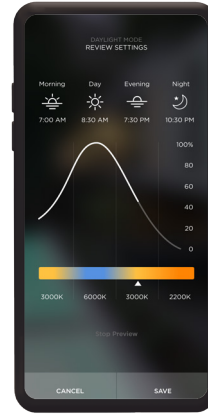

## A SYMPHONY OF POSSIBILITIES

Savant Music is just the beginning of your smart home experience. Many Savant products have smart home capabilities built right in, which means you can add lighting, video, climate, security and energy solutions to create a home that is in tune with the way you live. Control it all from our Savant Pro App, Pro Remote, or create Scenes which make your home come alive with the simple touch of a button. Savant brings it all together with an intuitive and personal experience where technology fades into the background and your life takes center stage.

SAVANT  
PRO APP

TRUEIMAGE LIGHTING

DAYLIGHT MODE

VIDEO TILING

CLIMATE

SECURITY

ENERGY MONITORING

**SAVANT**