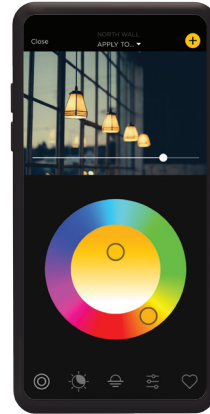

SAVANT
PRO APP

TRUEIMAGE LIGHTING