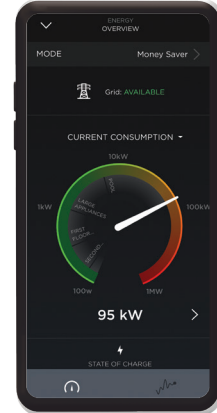

SAVANT  
PRO APP

TRUEIMAGE LIGHTING

DAYLIGHT MODE

VIDEO TILING

CLIMATE

SECURITY

ENERGY MONITORING

**SAVANT**